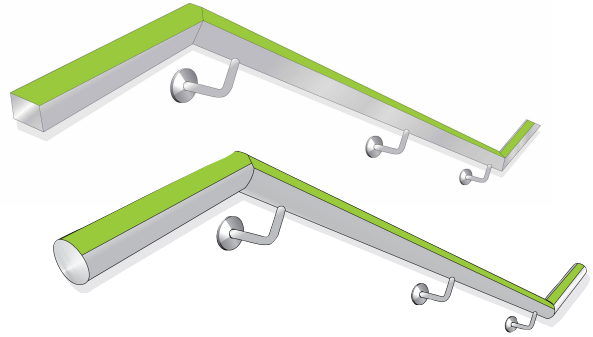

1 EMERGENCY EGRESS COMPONENTS FOR IBC/IFC

Bull Nose Stair Tread

DIMENSIONS: Up to 12'
SKU: GBC-20015-BA

BULL NOSE STAIR TREAD

Bull Nose Stair Tread is constructed of extruded aluminum for optimal durability. These stair treads utilize proprietary polymer fusion technology and proprietary anti-skid black substrate with embedded aggregate that allows for heavy traffic and extended longevity. These treads hold up in ice, rain, or snow in any lighting conditions. Bull Nose Stair Treads have a wrap around edge that is ideal for use over carpet or for covering up rough edges to help the appearance of step damage. Stair tread is available in aluminum, bronze, black, and gold finish.

Stair I.D. Sign

DIMENSIONS: 15"W x 18"H
SKU: GBC-801-ID

STAIR ID SIGNS

Stair ID Signs feature raised tactile lettering and Grade 2 Braille and notes the direction of egress to the exit. This stair identification sign is a key informational and navigational aid for firefighters and building evacuees. Stair I.D. Signs are constructed of UL Listed 580 Series Rigid PVC material.

1 EMERGENCY EGRESS COMPONENTS FOR IBC/IFC

HAND RAIL MARKING

Hand Rail Markings provide easy illumination of the hand rail within the stairwell during no light/low light emergency situations.

Hand Rail Marking