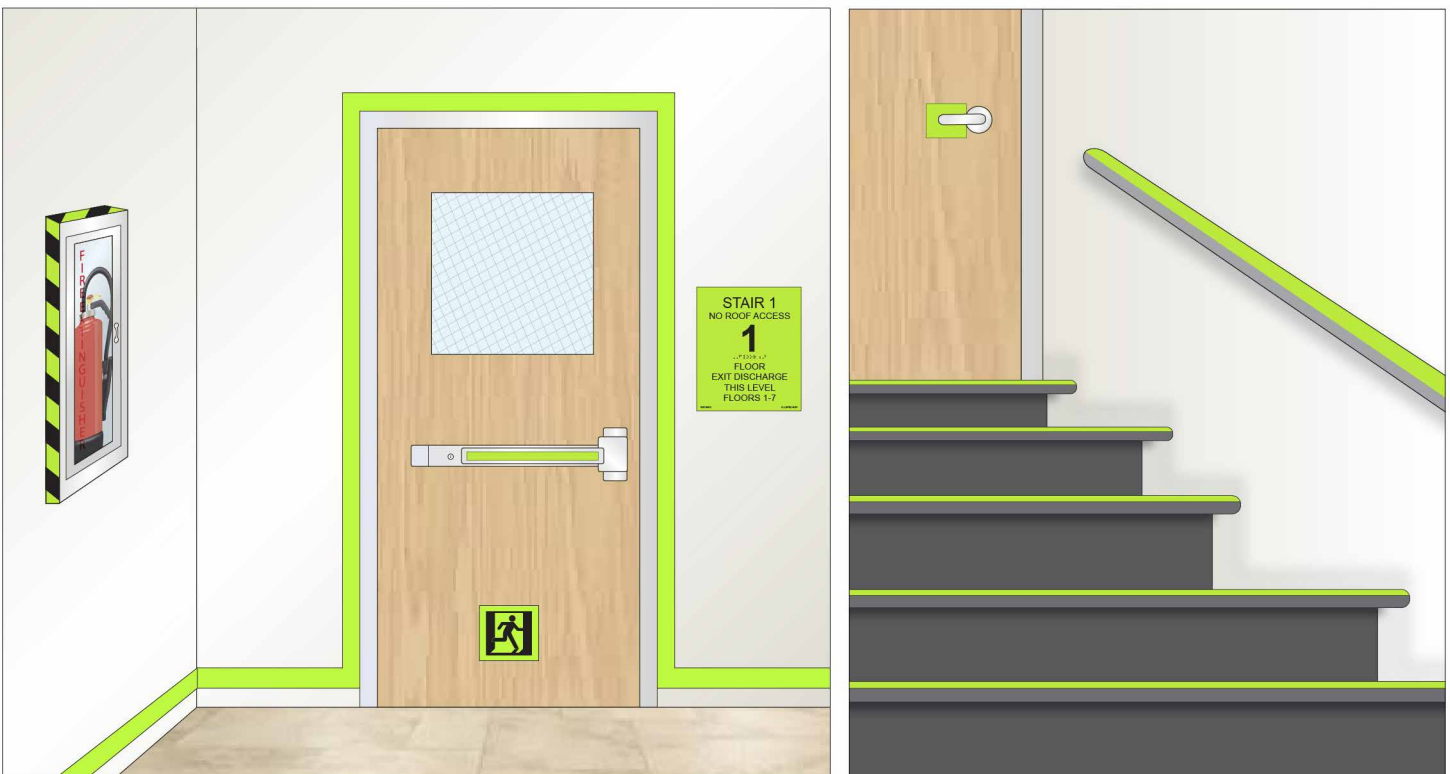

PHOTO-LUMINESCENT EMERGENCY EGRESS COMPONENTS

The Photo-Luminescent Emergency Egress Components are all essential parts of the IBC/IFC 2009, 2012, and 2015 requirements. These products are also UL 1994 listed for emergency egress. To meet these requirements and listings, these products are only available in the safety green glow.

THESE PRODUCTS ARE CURRENTLY USED IN A WIDE RANGE OF INDUSTRIES INCLUDING:

- Manufacturing Facilities
- Educational & Corporate Lecture Halls
- State/Federal Government Facilities
- Commercial Buildings
- Police and Fire Stations
- Petrochemical Facilities
- Warehouses
- Hospitality
- Health Care
- Docking
- Municipal Buildings
- Stadiums/Arenas
- Road Line Markings
- Oil Rigs