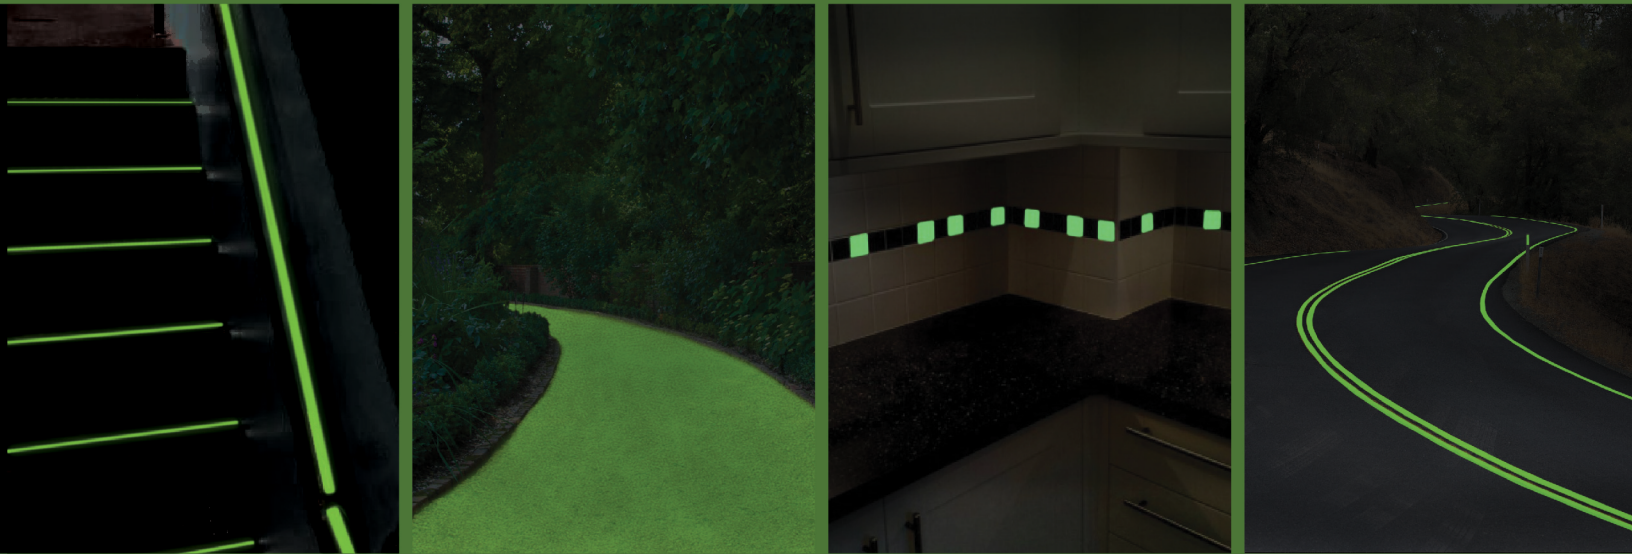

2018

PHOTO-LUMINESCENT PRODUCT CATALOG

MANUFACTURER OF LIFE SAFETY SYSTEMS

TABLE OF CONTENTS

1	EMERGENCY EGRESS COMPONENTS	3-7
2	ACCESSIBLE MEANS OF EGRESS	8-10
3	EGRESS SIGNS	11-15
4	FIRE SIGNS	16
5	PUBLIC ACCESS SIGNS	17
6	ROAD SAFETY	18
7	GLOW AGGREGATES	19
8	GLOW FLAKES	19
9	GLOWING GLASS TILES	20-30
10	PHOTO-LUMINESCENT COATINGS	31
11	CUSTOM GLOWING SIGNS	31
12	GLOWING ACCESSORIES	31
13	SPECIALTY MARKINGS	32
14	BACKUP LIGHTING	32
15	GLOWING CUSTOM SHAPES	33