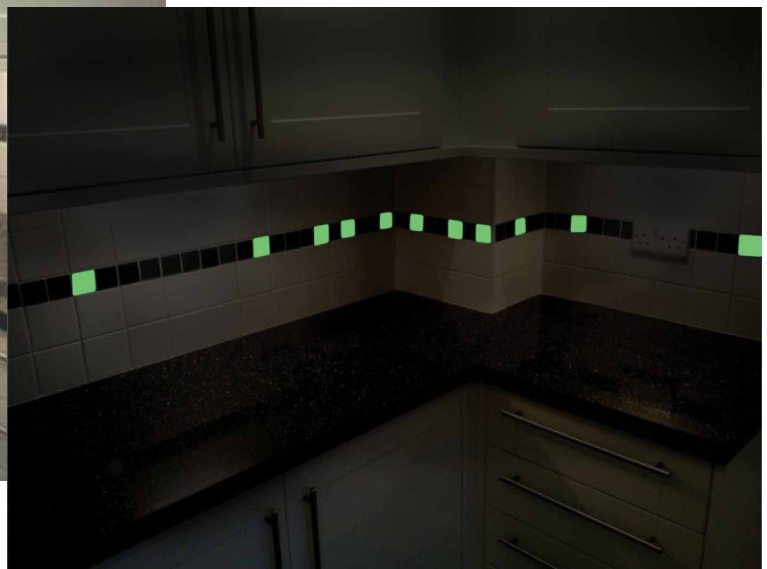

9 GLOWING GLASS TILES

Joe Glow Glass Tiles

Joe Glow glass tiles are attractive in the light as well as in the dark but it's when they glow that they really create magic and offer safety in the home or business.

Design your tile work by incorporating Joe Glow Glass Tiles into your project and see the difference. Joe Glow Glass Tiles increase the awe factor enormously and provide a small amount of lighting at night and with the lights off in areas that would otherwise be left completely in the dark.

Choose from aqua, blue, and green tiles. Mix Joe Glow Tiles with your ceramic tiles to enhance your next creation with glow tiles, accenting the day and glowing by night.

CHOOSE FROM A WIDE SELECTION OF TILE SIZES:

2"W x 2"H
4"W x 2"H
6"W x 3"H

3"W x 3"H
6"W x 6"H
8"W x 8"H

4"W x 4"H
6"W x 2"H